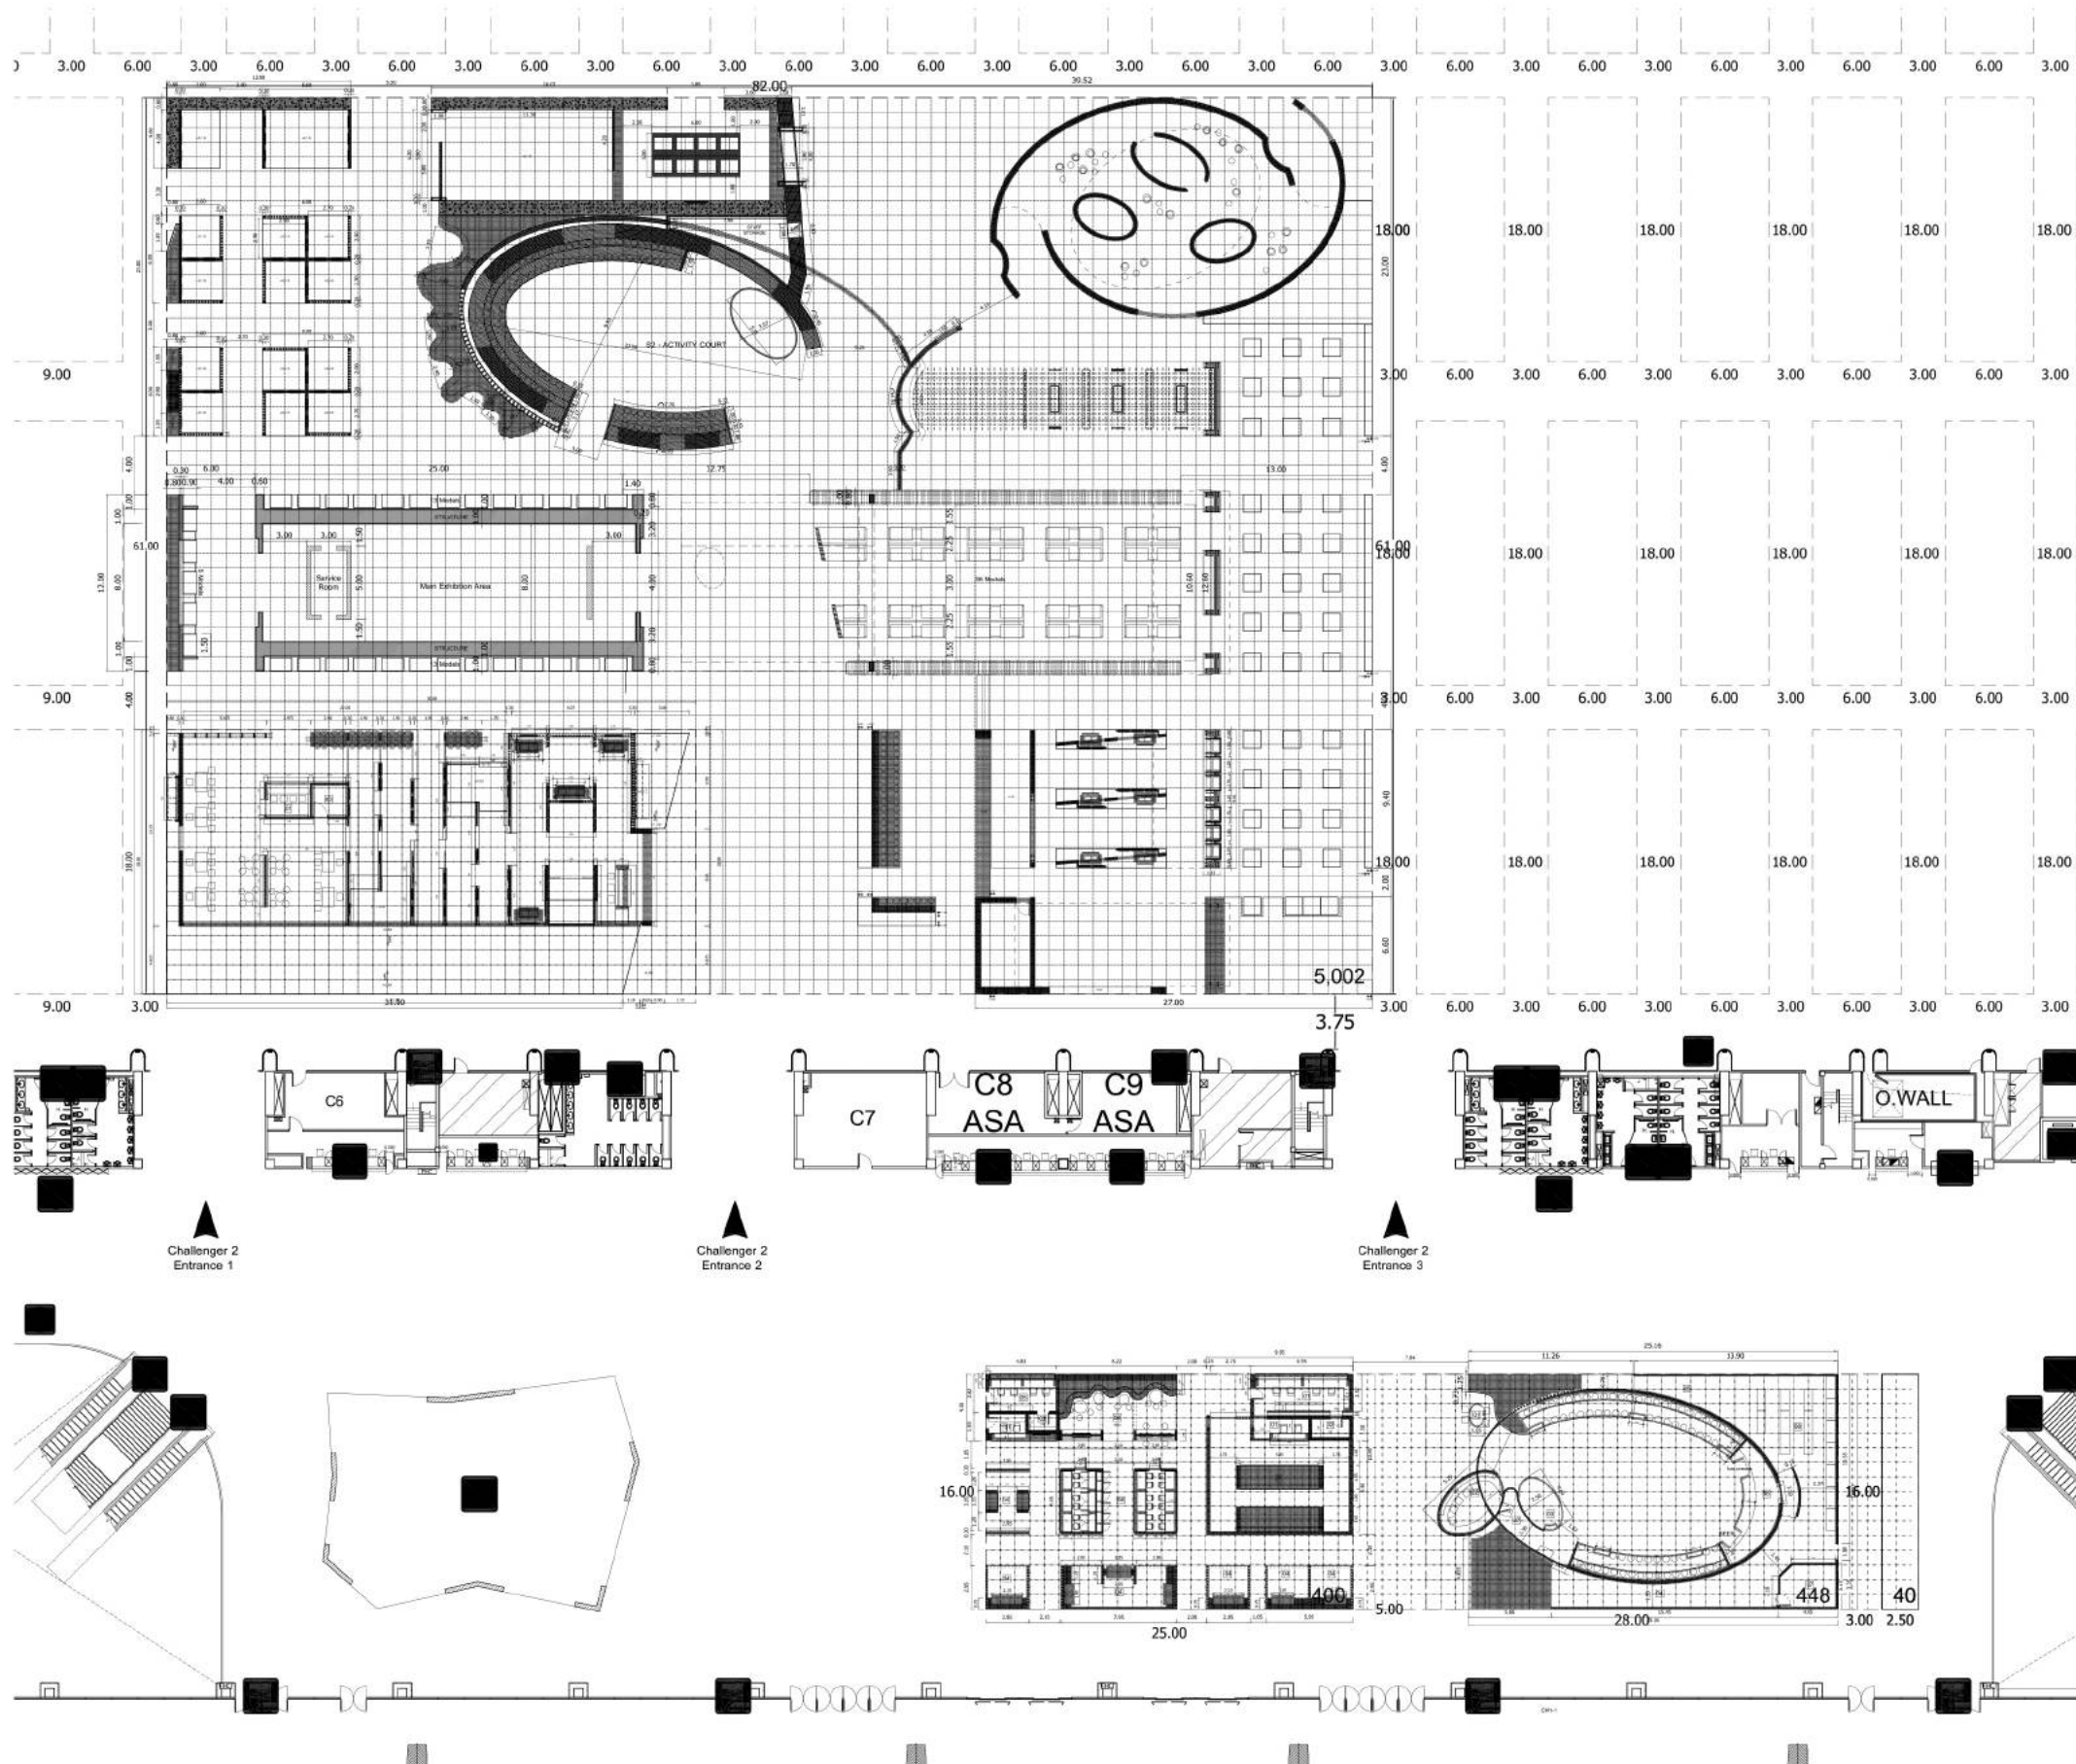

asa

สถาปนิก '62

กรีนอยู่ดี
LIVING GREEN

Title:

**Master plan
Entrance hall
Exhibition hall**

Design Concept
Ekawat Ophartpongsakorn

Design Team

Alongkorn Charusombat
Ekkalak Surachat
Piwat Chotsupchat
Chawapol kangwanpoom
Pitch Nimchinda
Rinrada Nirot
Apisit Sornthong
Natnicha Changlek

Presentation
Peerada Suttipoom
Jidapa Promdech
Teedanai Boonpan
Worapop Atirat

X2